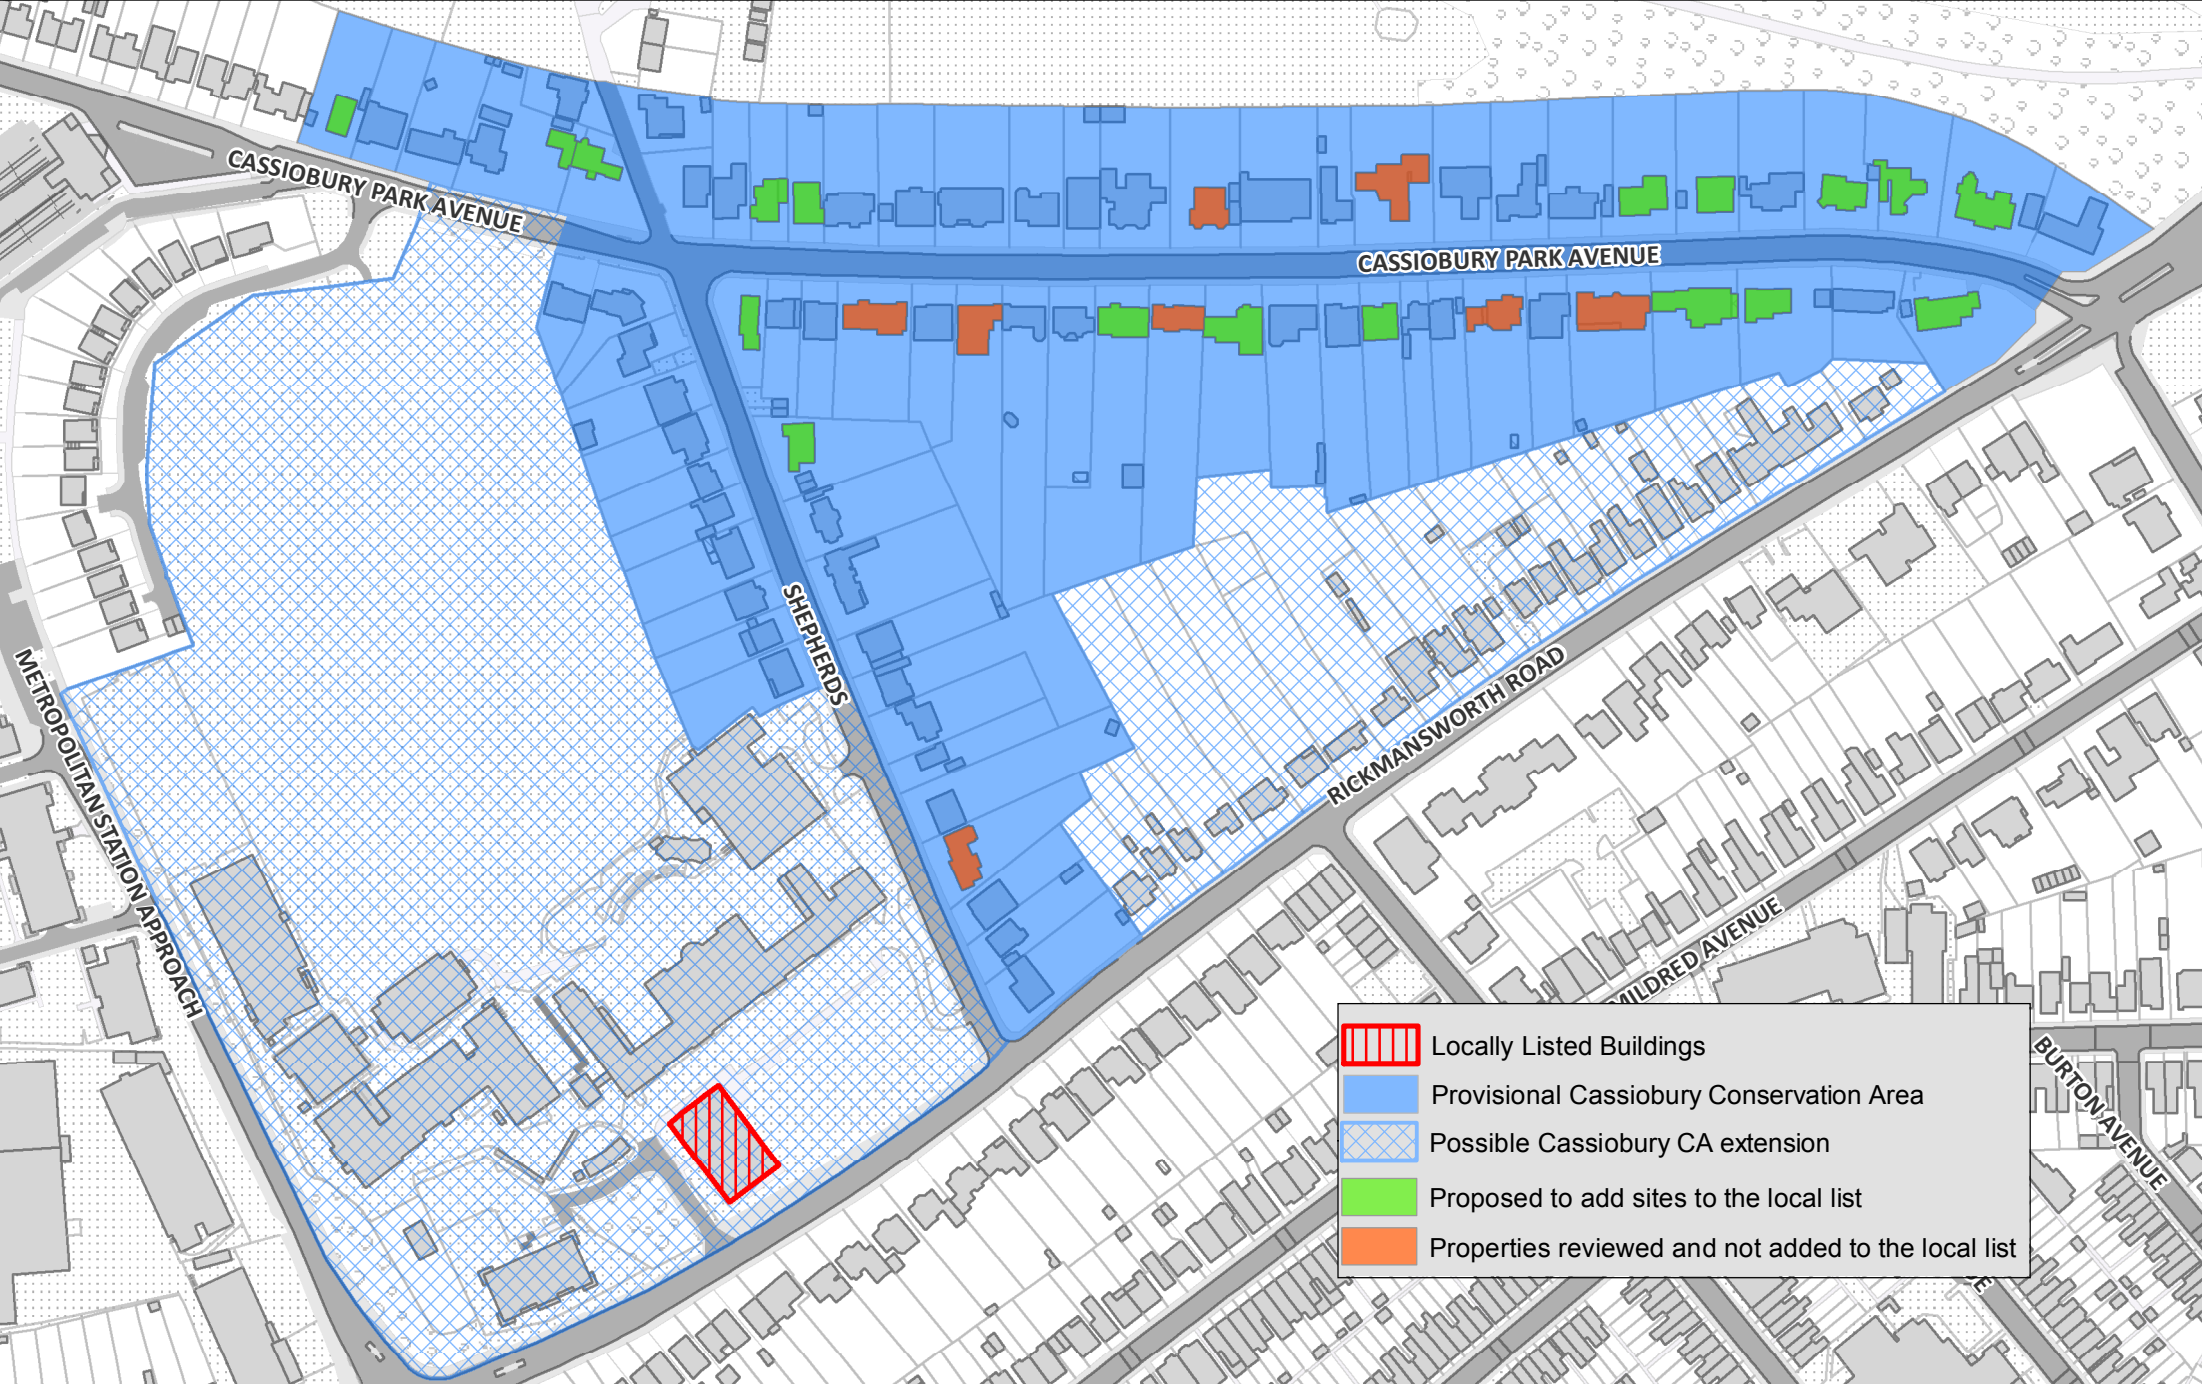

Filepath: I:\GIS\Job_Requests\PLANNING & DEVELOPMENT\Urban design and conservation\Map181130 Cassiobury conservation area.mxd

	Locally Listed Buildings
	Provisional Cassiobury Conservation Area
	Possible Cassiobury CA extension
	Proposed to add sites to the local list
	Properties reviewed and not added to the local list

Scale 1:2,500

ORDNANCE SURVEY LICENCE AGREEMENT
 © Crown copyright and database rights 2013
 Ordnance Survey 100018689
AERIAL PHOTOGRAPHY
 Copyright GeoPerspectives